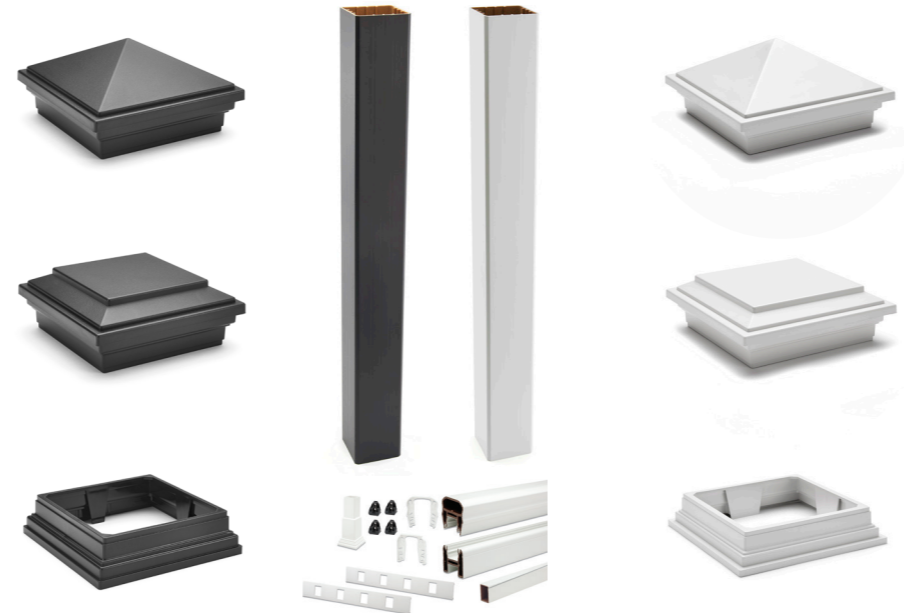

Post Cap Lights from Trex fit directly onto Trex 4X4 Composite Post Sleeves. Their warm white glow points downward for easier wayfinding and beautiful ambience.

- Part of a complete Trex package
- Trex Lighthouse Connection system makes set-up a snap for DIYers
- Lighting builds into new decks or retrofits into existing spaces
- Earth-friendly LEDs are up to 9.1 times more efficient than incandescent lighting

Black and White colours available, all others are special order only.

All Kits Include:

- Crown top Rail
- Universal Bottom Rail
- Square Balusters
- Baluster Spacers
- Adjustable foot Block
- Mounting Hardware

All post sleeves & accessories sold separately

*additional universal rail will be required for cocktail rail

Trex Transcend™

Railing Features

Timeless design you can trust – and tailor. Made from high-performance composite.